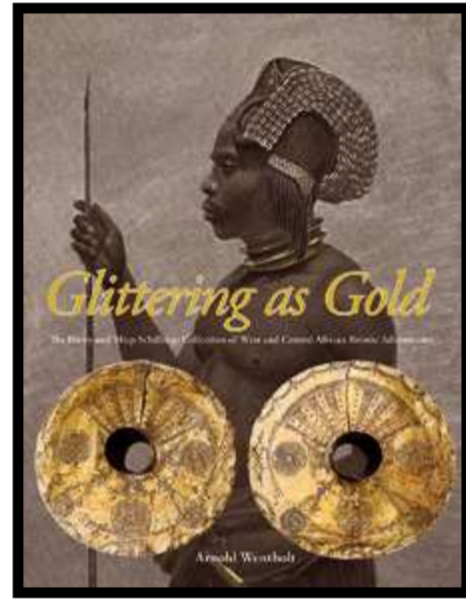

Studio Wieki Somers
'Chinese Stools - Made in China, copied by the Dutch', 2007

Flatland Gallery

Lijnbaansgracht 312-314
1017 WZ Amsterdam
+31(0)20 3305321
info@flatlandgallery.com
www.flatlandgallery.com