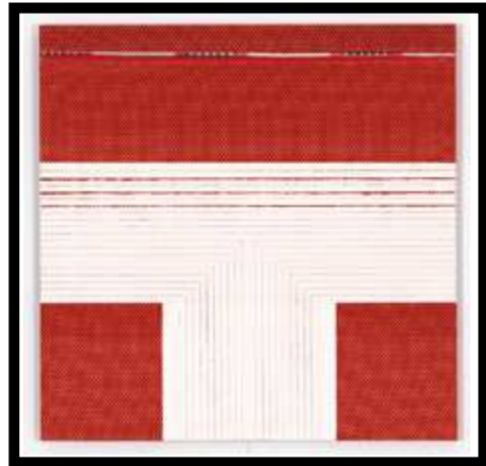

Photo: Aatjan Renders

Remy Jungerman
detail FODU Composition 3, 2016
cotton textile, MDF wood, acrylic,
kaolin (pimba)