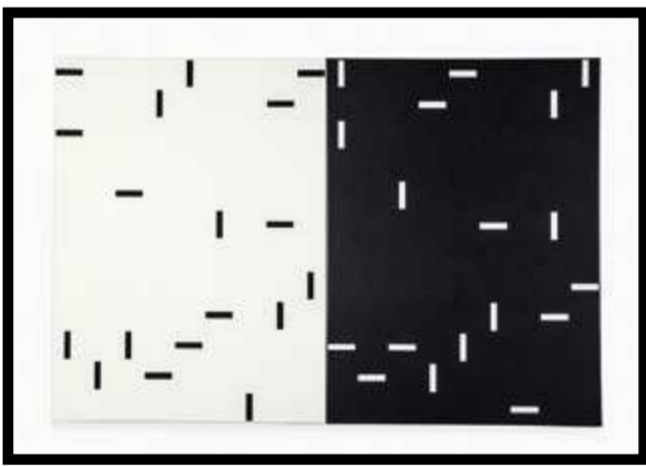

Polak Works of Art

Spiegelgracht 3
1017 JP Amsterdam
+31(0)20 6279009

Ido Vunderink
Untitled, Simple Arithmetic.
(3x6)+(3x6)=36, 2013
2 x 120 cm x 90 cm
Oil on canvas